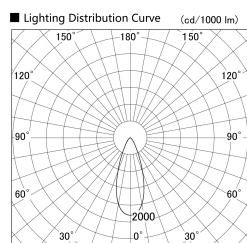

Item no. SD379-3540B9040

Series Name: AMMA Lens type Cylinder Tracklight (SD379)

Installation	Track mount
Type	Lens type tracklight : Cylinder type
Fixture wattage	32W
Beam angle	38deg
Color Temp.	4000K
CRI	Ra>90
Luminous	3632 lm
Body	Die-castaluminumalloy
Body finish	Black
Trim finish	Black
Reflector finish	N/A
IP Rate	IP20
Light source	COB module
Input Voltage	AC220~240V
Dimming Type	Non-Dimmable
Certificate	CE,CCC
Cut Hole	N/A