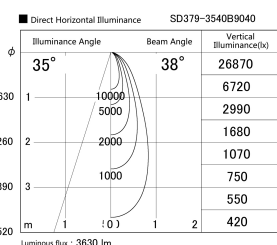

Item no. SD379-3540B9040

Series Name: AMMA Lens type Cylinder Tracklight (SD379)

Installation	Track mount
Type	Lens type tracklight : Cylinder type
Fixture wattage	32W
Beam angle	38deg
Color Temp.	4000K
CRI	Ra>90
Luminous	3632 lm
Body	Die-castaluminumalloy
Body finish	Black
Trim finish	Black
Reflector finish	N/A
IP Rate	IP20
Light source	COB module
Input Voltage	AC220~240V
Dimming Type	Non-Dimmable
Certificate	CE,CCC
Cut Hole	N/A