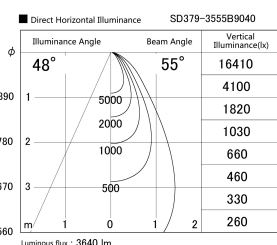

Item no. SD379-3555B9040

Series Name: AMMA Lens type Cylinder Tracklight (SD379)

Installation	Track mount
Type	Lens type tracklight : Cylinder type
Fixture wattage	32W
Beam angle	55deg
Color Temp.	4000K
CRI	Ra>90
Luminous	3638 lm
Body	Die-castaluminumalloy
Body finish	Black
Trim finish	Black
Reflector finish	N/A
IP Rate	IP20
Light source	COB module
Input Voltage	AC220~240V
Dimming Type	Non-Dimmable
Certificate	CE,CCC
Cut Hole	N/A