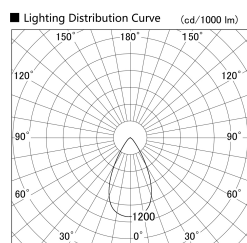

Item no. SD379-3555B9040

Series Name: AMMA Lens type Cylinder Tracklight (SD379)

Installation	Track mount
Type	Lens type tracklight : Cylinder type
Fixture wattage	32W
Beam angle	55deg
Color Temp.	4000K
CRI	Ra>90
Luminous	3638 lm
Body	Die-castaluminumalloy
Body finish	Black
Trim finish	Black
Reflector finish	N/A
IP Rate	IP20
Light source	COB module
Input Voltage	AC220~240V
Dimming Type	Non-Dimmable
Certificate	CE,CCC
Cut Hole	N/A