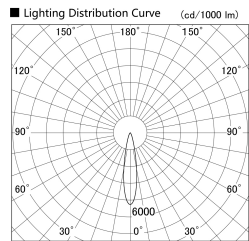

Item no. SD379-0920W9027-IK

Series Name: AMMA Lens type Cylinder Tracklight (In Track) (SD379-IK)

Installation	Track mount
Type	Lens type tracklight : In track type
Fixture wattage	10.5W
Beam angle	20deg
Color Temp.	2700K
CRI	Ra>90
Luminous	841 lm
Body	Die-castaluminumalloy
Body finish	White
Trim finish	White
Reflector finish	N/A
IP Rate	IP20
Light source	COB module
Input Voltage	AC220~240V
Dimming Type	Non-Dimmable
Certificate	CE,CCC
Cut Hole	N/A