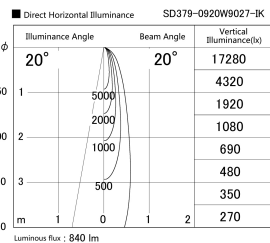

Item no. SD379-0920W9027-IK

Series Name: AMMA Lens type Cylinder Tracklight (In Track) (SD379-IK)

Installation	Track mount
Type	Lens type tracklight : In track type
Fixture wattage	10.5W
Beam angle	20deg
Color Temp.	2700K
CRI	Ra>90
Luminous	841 lm
Body	Die-castaluminumalloy
Body finish	White
Trim finish	White
Reflector finish	N/A
IP Rate	IP20
Light source	COB module
Input Voltage	AC220~240V
Dimming Type	Non-Dimmable
Certificate	CE,CCC
Cut Hole	N/A