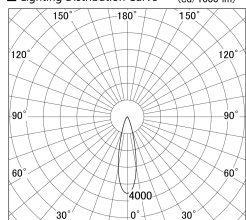

■ Lighting Distribution Curve (cd/1000 lm)

Installation	Track mount
Type	Lens type tracklight : In track type
Fixture wattage	10.5W
Beam angle	26deg
Color Temp.	2700K
CRI	Ra>90
Luminous	1038 lm
Body	Die-castaluminumalloy
Body finish	White
Trim finish	White
Reflector finish	N/A
IP Rate	IP20
Light source	COB module
Input Voltage	AC220~240V
Dimming Type	Non-Dimmable
Certificate	CE,CCC
Cut Hole	N/A