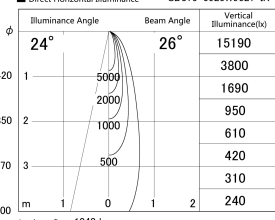

Installation	Track mount
Type	Lens type tracklight : In track type
Fixture wattage	10.5W
Beam angle	26deg
Color Temp.	2700K
CRI	Ra>90
Luminous	1038 lm
Body	Die-castaluminumalloy
Body finish	White
Trim finish	White
Reflector finish	N/A
IP Rate	IP20
Light source	COB module
Input Voltage	AC220~240V
Dimming Type	Non-Dimmable
Certificate	CE,CCC
Cut Hole	N/A