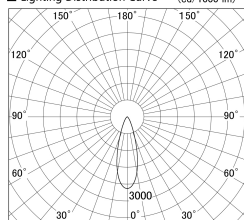

■ Lighting Distribution Curve (cd/1000 lm)