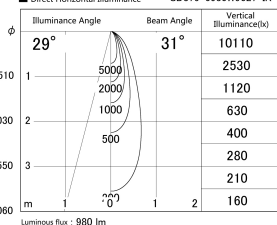

Item no. SD379-0930W9027-IK

Series Name: AMMA Lens type Cylinder Tracklight (In Track) (SD379-IK)

■ Lighting Distribution Curve (cd/1000 lm)

Installation	Track mount
Type	Lens type tracklight : In track type
Fixture wattage	10.5W
Beam angle	31deg
Color Temp.	2700K
CRI	Ra>90
Luminous	982 lm
Body	Die-castaluminumalloy
Body finish	White
Trim finish	White
Reflector finish	N/A
IP Rate	IP20
Light source	COB module
Input Voltage	AC220~240V
Dimming Type	Non-Dimmable
Certificate	CE,CCC
Cut Hole	N/A