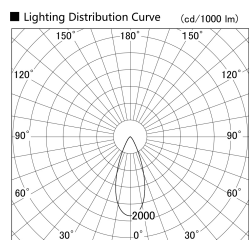

Item no. SD379-0940W9027-IK

Series Name: AMMA Lens type Cylinder Tracklight (In Track) (SD379-IK)

| | |
|------------------|--------------------------------------|
| Installation | Track mount |
| Type | Lens type tracklight : In track type |
| Fixture wattage | 10.5W |
| Beam angle | 40deg |
| Color Temp. | 2700K |
| CRI | Ra>90 |
| Luminous | 1013 lm |
| Body | Die-castaluminumalloy |
| Body finish | White |
| Trim finish | White |
| Reflector finish | N/A |
| IP Rate | IP20 |
| Light source | COB module |
| Input Voltage | AC220~240V |
| Dimming Type | Non-Dimmable |
| Certificate | CE,CCC |
| Cut Hole | N/A |