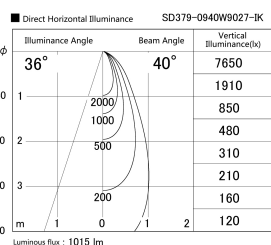

Item no. SD379-0940W9027-IK

Series Name: AMMA Lens type Cylinder Tracklight (In Track) (SD379-IK)

| | |
|------------------|--------------------------------------|
| Installation | Track mount |
| Type | Lens type tracklight : In track type |
| Fixture wattage | 10.5W |
| Beam angle | 40deg |
| Color Temp. | 2700K |
| CRI | Ra>90 |
| Luminous | 1013 lm |
| Body | Die-castaluminumalloy |
| Body finish | White |
| Trim finish | White |
| Reflector finish | N/A |
| IP Rate | IP20 |
| Light source | COB module |
| Input Voltage | AC220~240V |
| Dimming Type | Non-Dimmable |
| Certificate | CE,CCC |
| Cut Hole | N/A |