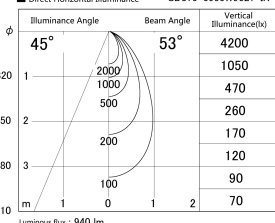

Item no. SD379-0955W9027-IK

Series Name: AMMA Lens type Cylinder Tracklight (In Track) (SD379-IK)

■ Lighting Distribution Curve (cd/1000 lm)

Installation	Track mount
Type	Lens type tracklight : In track type
Fixture wattage	10.5W
Beam angle	53deg
Color Temp.	2700K
CRI	Ra>90
Luminous	939 lm
Body	Die-castaluminumalloy
Body finish	White
Trim finish	White
Reflector finish	N/A
IP Rate	IP20
Light source	COB module
Input Voltage	AC220~240V
Dimming Type	Non-Dimmable
Certificate	CE,CCC
Cut Hole	N/A