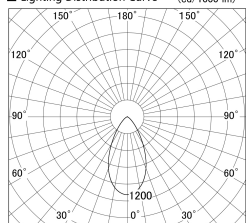

■ Lighting Distribution Curve (cd/1000 lm)