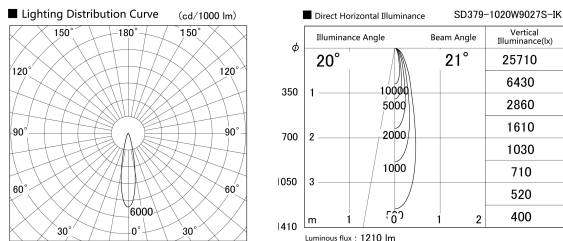

Item no. SD379-1020W9027S-IK

Series Name: AMMA Lens type Cylinder Tracklight (In Track) (SD379-IK)

Installation	Track mount
Type	Lens type tracklight : In track type
Fixture wattage	10.5W
Beam angle	21deg
Color Temp.	2700K
CRI	Ra>90
Luminous	1210 lm
Body	Die-castaluminumalloy
Body finish	White
Trim finish	White
Reflector finish	N/A
IP Rate	IP20
Light source	COB module
Input Voltage	AC220~240V
Dimming Type	Non-Dimmable
Certificate	CE,CCC
Cut Hole	N/A