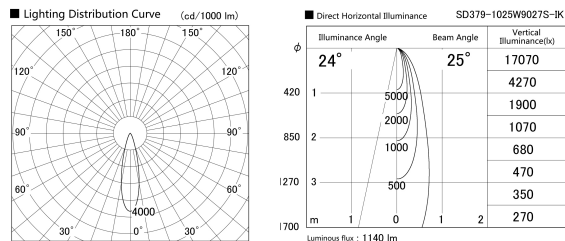

Item no. SD379-1025W9027S-IK

Series Name: AMMA Lens type Cylinder Tracklight (In Track) (SD379-IK)

Installation	Track mount
Type	Lens type tracklight : In track type
Fixture wattage	10.5W
Beam angle	25deg
Color Temp.	2700K
CRI	Ra>90
Luminous	1140 lm
Body	Die-castaluminumalloy
Body finish	White
Trim finish	White
Reflector finish	N/A
IP Rate	IP20
Light source	COB module
Input Voltage	AC220~240V
Dimming Type	Non-Dimmable
Certificate	CE,CCC
Cut Hole	N/A