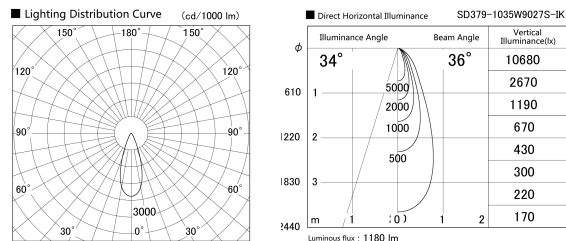

Item no. SD379-1035W9027S-IK

Series Name: AMMA Lens type Cylinder Tracklight (In Track) (SD379-IK)

Installation	Track mount
Type	Lens type tracklight : In track type
Fixture wattage	10.5W
Beam angle	36deg
Color Temp.	2700K
CRI	Ra>90
Luminous	1178 lm
Body	Die-castaluminumalloy
Body finish	White
Trim finish	White
Reflector finish	N/A
IP Rate	IP20
Light source	COB module
Input Voltage	AC220~240V
Dimming Type	Non-Dimmable
Certificate	CE,CCC
Cut Hole	N/A