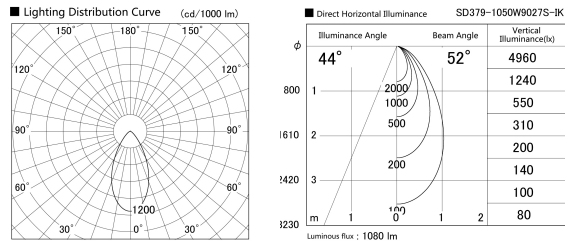

Item no. SD379-1050W9027S-IK

Series Name: AMMA Lens type Cylinder Tracklight (In Track) (SD379-IK)

Installation	Track mount
Type	Lens type tracklight : In track type
Fixture wattage	10.5W
Beam angle	52deg
Color Temp.	2700K
CRI	Ra>90
Luminous	1079 lm
Body	Die-castaluminumalloy
Body finish	White
Trim finish	White
Reflector finish	N/A
IP Rate	IP20
Light source	COB module
Input Voltage	AC220~240V
Dimming Type	Non-Dimmable
Certificate	CE,CCC
Cut Hole	N/A