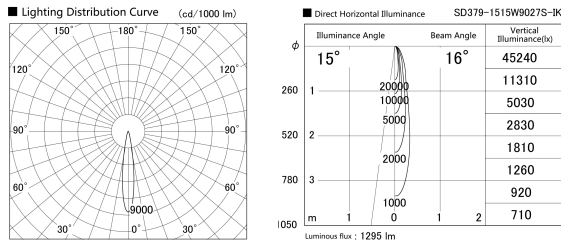

Item no. SD379-1515W9027S-IK

Series Name: AMMA Lens type Cylinder Tracklight (In Track) (SD379-IK)

Installation	Track mount
Type	Lens type tracklight : In track type
Fixture wattage	14W
Beam angle	16deg
Color Temp.	2700K
CRI	Ra>90
Luminous	1295 lm
Body	Die-castaluminumalloy
Body finish	White
Trim finish	White
Reflector finish	N/A
IP Rate	IP20
Light source	COB module
Input Voltage	AC220~240V
Dimming Type	Non-Dimmable
Certificate	CE,CCC
Cut Hole	N/A