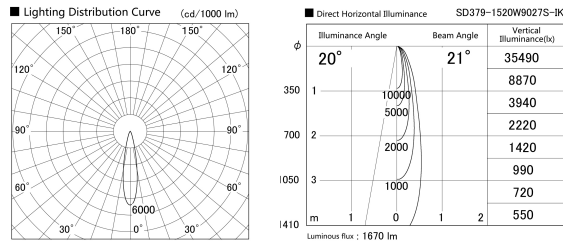

Item no. SD379-1520W9027S-IK

Series Name: AMMA Lens type Cylinder Tracklight (In Track) (SD379-IK)

Installation	Track mount
Type	Lens type tracklight : In track type
Fixture wattage	14W
Beam angle	21deg
Color Temp.	2700K
CRI	Ra>90
Luminous	1670 lm
Body	Die-castaluminumalloy
Body finish	White
Trim finish	White
Reflector finish	N/A
IP Rate	IP20
Light source	COB module
Input Voltage	AC220~240V
Dimming Type	Non-Dimmable
Certificate	CE,CCC
Cut Hole	N/A