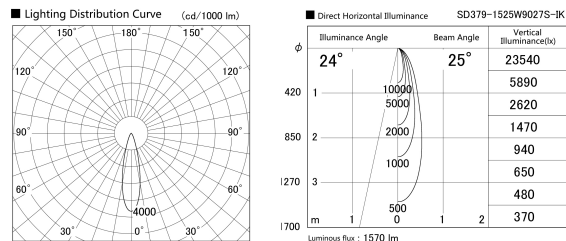

Item no. SD379-1525W9027S-IK

Series Name: AMMA Lens type Cylinder Tracklight (In Track) (SD379-IK)

Installation	Track mount
Type	Lens type tracklight : In track type
Fixture wattage	14W
Beam angle	25deg
Color Temp.	2700K
CRI	Ra>90
Luminous	1572 lm
Body	Die-castaluminumalloy
Body finish	White
Trim finish	White
Reflector finish	N/A
IP Rate	IP20
Light source	COB module
Input Voltage	AC220~240V
Dimming Type	Non-Dimmable
Certificate	CE,CCC
Cut Hole	N/A