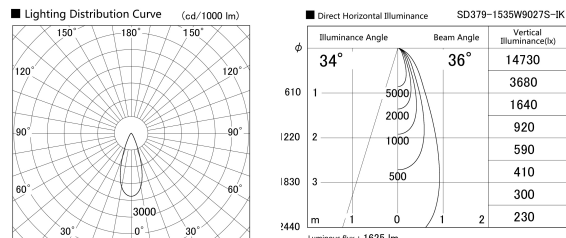

Item no. SD379-1535W9027S-IK

Series Name: AMMA Lens type Cylinder Tracklight (In Track) (SD379-IK)

Installation	Track mount
Type	Lens type tracklight : In track type
Fixture wattage	14W
Beam angle	36deg
Color Temp.	2700K
CRI	Ra>90
Luminous	1625 lm
Body	Die-castaluminumalloy
Body finish	White
Trim finish	White
Reflector finish	N/A
IP Rate	IP20
Light source	COB module
Input Voltage	AC220~240V
Dimming Type	Non-Dimmable
Certificate	CE,CCC
Cut Hole	N/A