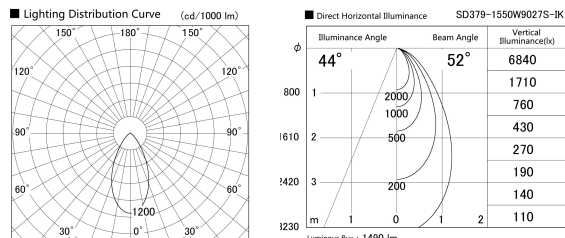

Item no. SD379-1550W9027S-IK

Series Name: AMMA Lens type Cylinder Tracklight (In Track) (SD379-IK)

Installation	Track mount
Type	Lens type tracklight : In track type
Fixture wattage	14W
Beam angle	52deg
Color Temp.	2700K
CRI	Ra>90
Luminous	1488 lm
Body	Die-castaluminumalloy
Body finish	White
Trim finish	White
Reflector finish	N/A
IP Rate	IP20
Light source	COB module
Input Voltage	AC220~240V
Dimming Type	Non-Dimmable
Certificate	CE,CCC
Cut Hole	N/A