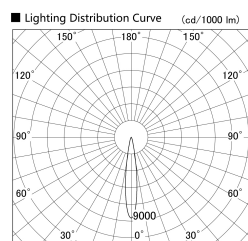

Item no. SD379-1015W9027-IK

Series Name: AMMA Lens type Cylinder Tracklight (In Track) (SD379-IK)

Installation	Track mount
Type	Lens type tracklight : In track type
Fixture wattage	10.5W
Beam angle	16deg
Color Temp.	2700K
CRI	Ra>90
Luminous	961 lm
Body	Die-castaluminumalloy
Body finish	White
Trim finish	White
Reflector finish	N/A
IP Rate	IP20
Light source	COB module
Input Voltage	AC220~240V
Dimming Type	Non-Dimmable
Certificate	CE,CCC
Cut Hole	N/A