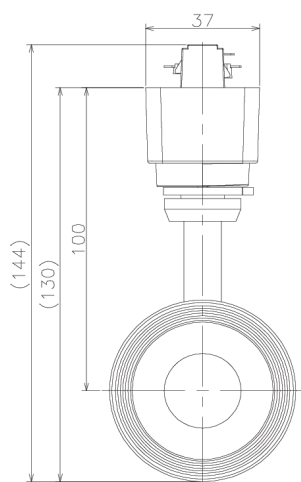

Item no. SD379-1015W9027-IK

Series Name: AMMA Lens type Cylinder Tracklight (In Track) (SD379-IK)

Installation	Track mount
Type	Lens type tracklight : In track type
Fixture wattage	10.5W
Beam angle	16deg
Color Temp.	2700K
CRI	Ra>90
Luminous	961 lm
Body	Die-castaluminumalloy
Body finish	White
Trim finish	White
Reflector finish	N/A
IP Rate	IP20
Light source	COB module
Input Voltage	AC220~240V
Dimming Type	Non-Dimmable
Certificate	CE,CCC
Cut Hole	N/A