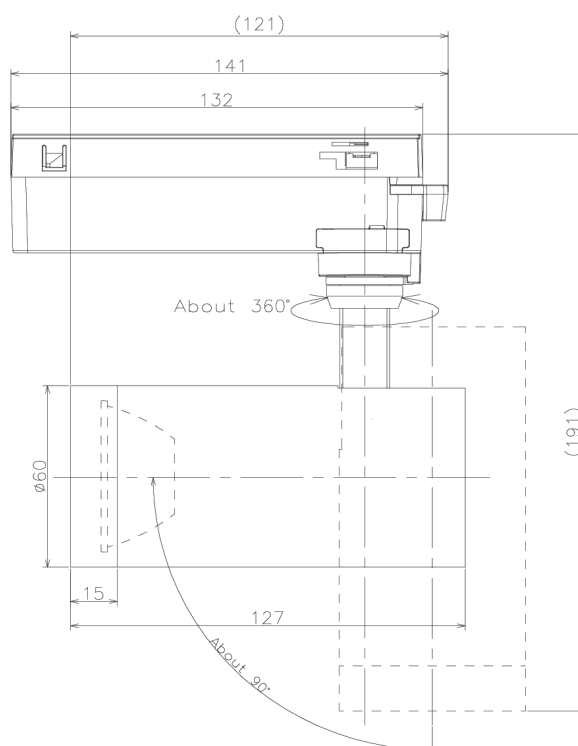

Item no. SD379-1015W9027-IK

Series Name: AMMA Lens type Cylinder Tracklight (In Track) (SD379-IK)

Installation	Track mount
Type	Lens type tracklight : In track type
Fixture wattage	10.5W
Beam angle	16deg
Color Temp.	2700K
CRI	Ra>90
Luminous	961 lm
Body	Die-castaluminumalloy
Body finish	White
Trim finish	White
Reflector finish	N/A
IP Rate	IP20
Light source	COB module
Input Voltage	AC220~240V
Dimming Type	Non-Dimmable
Certificate	CE,CCC
Cut Hole	N/A