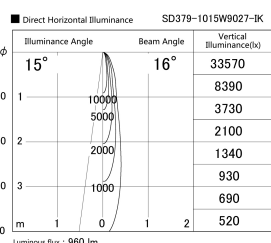

Item no. SD379-1015W9027-IK

Series Name: AMMA Lens type Cylinder Tracklight (In Track) (SD379-IK)

Installation	Track mount
Type	Lens type tracklight : In track type
Fixture wattage	10.5W
Beam angle	16deg
Color Temp.	2700K
CRI	Ra>90
Luminous	961 lm
Body	Die-castaluminumalloy
Body finish	White
Trim finish	White
Reflector finish	N/A
IP Rate	IP20
Light source	COB module
Input Voltage	AC220~240V
Dimming Type	Non-Dimmable
Certificate	CE,CCC
Cut Hole	N/A