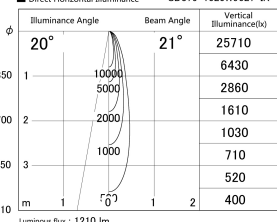

Item no. SD379-1020W9027-IK

Series Name: AMMA Lens type Cylinder Tracklight (In Track) (SD379-IK)

■ Lighting Distribution Curve (cd/1000 lm)

■ Direct Horizontal Illuminance SD379-1020W9027-IK

Installation	Track mount
Type	Lens type tracklight : In track type
Fixture wattage	10.5W
Beam angle	21deg
Color Temp.	2700K
CRI	Ra>90
Luminous	1210 lm
Body	Die-castaluminumalloy
Body finish	White
Trim finish	White
Reflector finish	N/A
IP Rate	IP20
Light source	COB module
Input Voltage	AC220~240V
Dimming Type	Non-Dimmable
Certificate	CE,CCC
Cut Hole	N/A