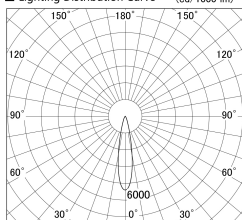

Item no. SD379-1020W9027-IK

Series Name: AMMA Lens type Cylinder Tracklight (In Track) (SD379-IK)

■ Lighting Distribution Curve (cd/1000 lm)

■ Direct Horizontal Illuminance SD379-1020W9027-IK

Installation	Track mount
Type	Lens type tracklight : In track type
Fixture wattage	10.5W
Beam angle	21deg
Color Temp.	2700K
CRI	Ra>90
Luminous	1210 lm
Body	Die-castaluminumalloy
Body finish	White
Trim finish	White
Reflector finish	N/A
IP Rate	IP20
Light source	COB module
Input Voltage	AC220~240V
Dimming Type	Non-Dimmable
Certificate	CE,CCC
Cut Hole	N/A