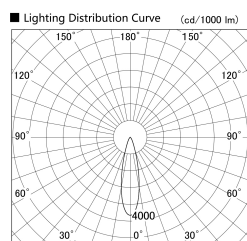

Item no. SD379-1025W9027-IK

Series Name: AMMA Lens type Cylinder Tracklight (In Track) (SD379-IK)

Installation	Track mount
Type	Lens type tracklight : In track type
Fixture wattage	10.5W
Beam angle	25deg
Color Temp.	2700K
CRI	Ra>90
Luminous	1140 lm
Body	Die-castaluminumalloy
Body finish	White
Trim finish	White
Reflector finish	N/A
IP Rate	IP20
Light source	COB module
Input Voltage	AC220~240V
Dimming Type	Non-Dimmable
Certificate	CE,CCC
Cut Hole	N/A