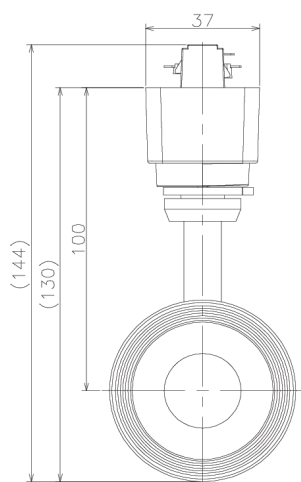

Item no. SD379-1025W9027-IK

Series Name: AMMA Lens type Cylinder Tracklight (In Track) (SD379-IK)

Installation	Track mount
Type	Lens type tracklight : In track type
Fixture wattage	10.5W
Beam angle	25deg
Color Temp.	2700K
CRI	Ra>90
Luminous	1140 lm
Body	Die-castaluminumalloy
Body finish	White
Trim finish	White
Reflector finish	N/A
IP Rate	IP20
Light source	COB module
Input Voltage	AC220~240V
Dimming Type	Non-Dimmable
Certificate	CE,CCC
Cut Hole	N/A