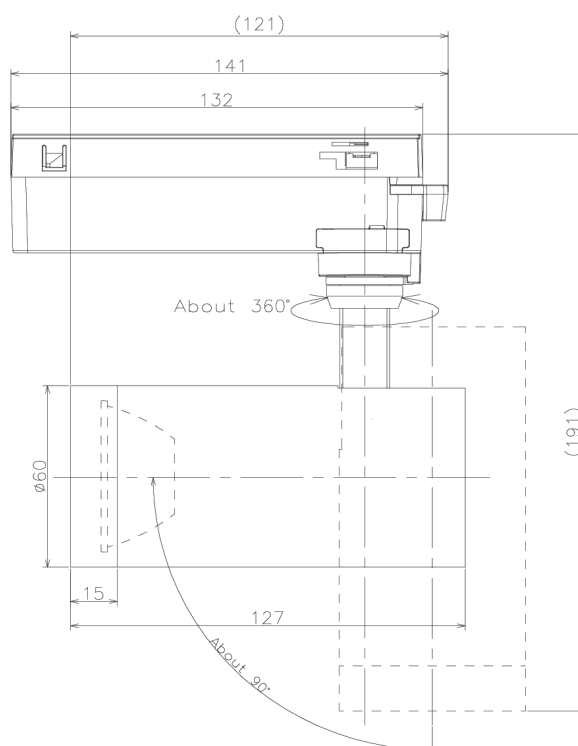

Item no. SD379-1025W9027-IK

Series Name: AMMA Lens type Cylinder Tracklight (In Track) (SD379-IK)

Installation	Track mount
Type	Lens type tracklight : In track type
Fixture wattage	10.5W
Beam angle	25deg
Color Temp.	2700K
CRI	Ra>90
Luminous	1140 lm
Body	Die-castaluminumalloy
Body finish	White
Trim finish	White
Reflector finish	N/A
IP Rate	IP20
Light source	COB module
Input Voltage	AC220~240V
Dimming Type	Non-Dimmable
Certificate	CE,CCC
Cut Hole	N/A