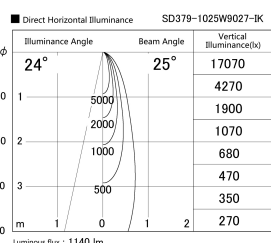

Item no. SD379-1025W9027-IK

Series Name: AMMA Lens type Cylinder Tracklight (In Track) (SD379-IK)

Installation	Track mount
Type	Lens type tracklight : In track type
Fixture wattage	10.5W
Beam angle	25deg
Color Temp.	2700K
CRI	Ra>90
Luminous	1140 lm
Body	Die-castaluminumalloy
Body finish	White
Trim finish	White
Reflector finish	N/A
IP Rate	IP20
Light source	COB module
Input Voltage	AC220~240V
Dimming Type	Non-Dimmable
Certificate	CE,CCC
Cut Hole	N/A