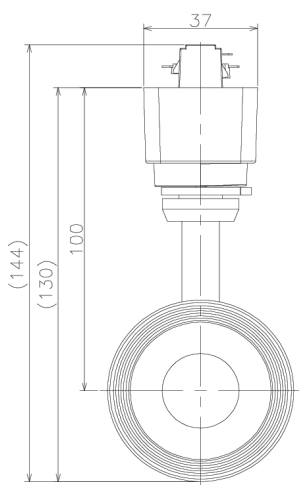

Item no. SD379-1035W9027-IK

Series Name: AMMA Lens type Cylinder Tracklight (In Track) (SD379-IK)

■ Lighting Distribution Curve (cd/1000 lm)

■ Direct Horizontal Illuminance SD379-1035W9027-IK

Installation	Track mount
Type	Lens type tracklight : In track type
Fixture wattage	10.5W
Beam angle	36deg
Color Temp.	2700K
CRI	Ra>90
Luminous	1178 lm
Body	Die-castaluminumalloy
Body finish	White
Trim finish	White
Reflector finish	N/A
IP Rate	IP20
Light source	COB module
Input Voltage	AC220~240V
Dimming Type	Non-Dimmable
Certificate	CE,CCC
Cut Hole	N/A