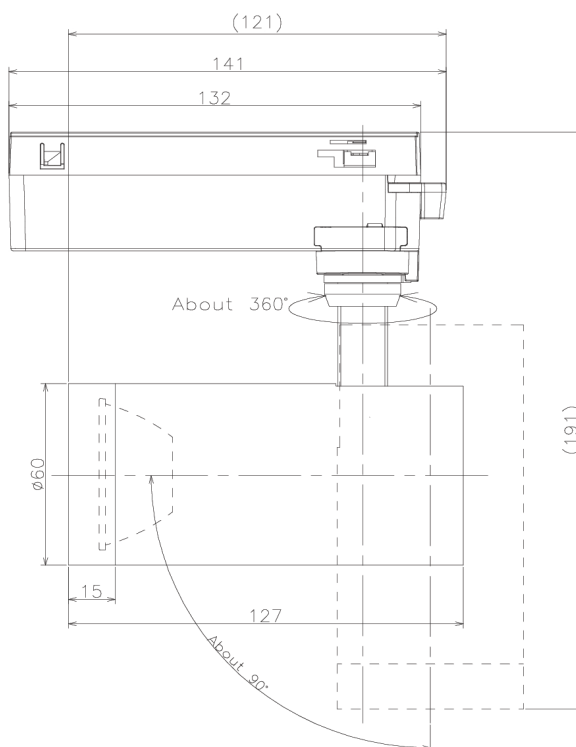

Item no. SD379-1035W9027-IK

Series Name: AMMA Lens type Cylinder Tracklight (In Track) (SD379-IK)

■ Lighting Distribution Curve (cd/1000 lm)

■ Direct Horizontal Illuminance SD379-1035W9027-IK

Installation	Track mount
Type	Lens type tracklight : In track type
Fixture wattage	10.5W
Beam angle	36deg
Color Temp.	2700K
CRI	Ra>90
Luminous	1178 lm
Body	Die-castaluminumalloy
Body finish	White
Trim finish	White
Reflector finish	N/A
IP Rate	IP20
Light source	COB module
Input Voltage	AC220~240V
Dimming Type	Non-Dimmable
Certificate	CE,CCC
Cut Hole	N/A