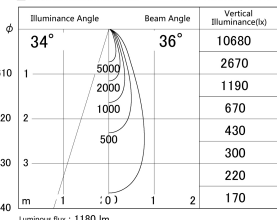

Item no. SD379-1035W9027-IK

Series Name: AMMA Lens type Cylinder Tracklight (In Track) (SD379-IK)

■ Lighting Distribution Curve (cd/1000 lm)

■ Direct Horizontal Illuminance SD379-1035W9027-IK

Installation	Track mount
Type	Lens type tracklight : In track type
Fixture wattage	10.5W
Beam angle	36deg
Color Temp.	2700K
CRI	Ra>90
Luminous	1178 lm
Body	Die-castaluminumalloy
Body finish	White
Trim finish	White
Reflector finish	N/A
IP Rate	IP20
Light source	COB module
Input Voltage	AC220~240V
Dimming Type	Non-Dimmable
Certificate	CE,CCC
Cut Hole	N/A