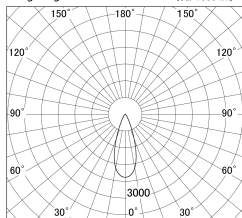

Item no. SD379-1035W9027-IK

Series Name: AMMA Lens type Cylinder Tracklight (In Track) (SD379-IK)

■ Lighting Distribution Curve (cd/1000 lm)

■ Direct Horizontal Illuminance SD379-1035W9027-IK

Installation	Track mount
Type	Lens type tracklight : In track type
Fixture wattage	10.5W
Beam angle	36deg
Color Temp.	2700K
CRI	Ra>90
Luminous	1178 lm
Body	Die-castaluminumalloy
Body finish	White
Trim finish	White
Reflector finish	N/A
IP Rate	IP20
Light source	COB module
Input Voltage	AC220~240V
Dimming Type	Non-Dimmable
Certificate	CE,CCC
Cut Hole	N/A