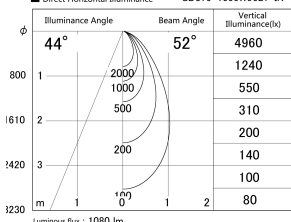

Item no. SD379-1050W9027-IK

Series Name: AMMA Lens type Cylinder Tracklight (In Track) (SD379-IK)

■ Lighting Distribution Curve (cd/1000 lm)

■ Direct Horizontal Illuminance SD379-1050W9027-IK

Installation	Track mount
Type	Lens type tracklight : In track type
Fixture wattage	10.5W
Beam angle	52deg
Color Temp.	2700K
CRI	Ra>90
Luminous	1079 lm
Body	Die-castaluminumalloy
Body finish	White
Trim finish	White
Reflector finish	N/A
IP Rate	IP20
Light source	COB module
Input Voltage	AC220~240V
Dimming Type	Non-Dimmable
Certificate	CE,CCC
Cut Hole	N/A