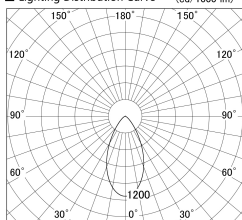

Item no. SD379-1050W9027-IK

Series Name: AMMA Lens type Cylinder Tracklight (In Track) (SD379-IK)

■ Lighting Distribution Curve (cd/1000 lm)

■ Direct Horizontal Illuminance SD379-1050W9027-IK

Installation	Track mount
Type	Lens type tracklight : In track type
Fixture wattage	10.5W
Beam angle	52deg
Color Temp.	2700K
CRI	Ra>90
Luminous	1079 lm
Body	Die-castaluminumalloy
Body finish	White
Trim finish	White
Reflector finish	N/A
IP Rate	IP20
Light source	COB module
Input Voltage	AC220~240V
Dimming Type	Non-Dimmable
Certificate	CE,CCC
Cut Hole	N/A