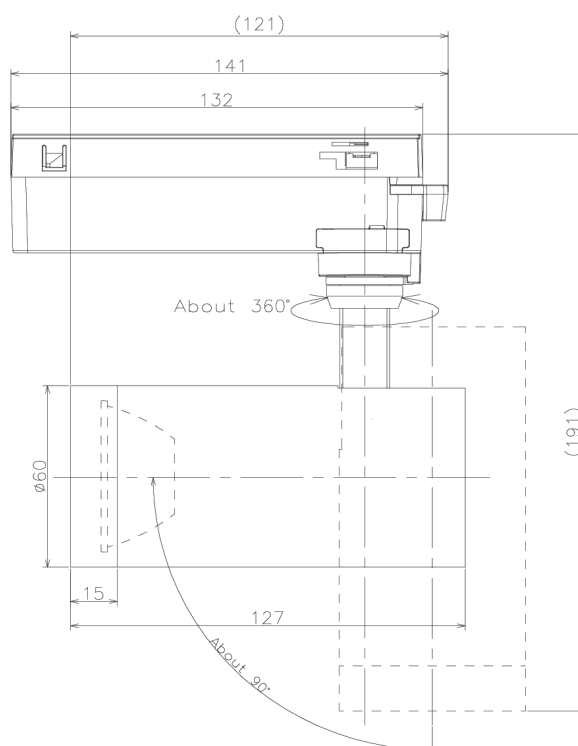

Item no. SD379-1515W9027-IK

Series Name: AMMA Lens type Cylinder Tracklight (In Track) (SD379-IK)

Installation	Track mount
Type	Lens type tracklight : In track type
Fixture wattage	14W
Beam angle	16deg
Color Temp.	2700K
CRI	Ra>90
Luminous	1295 lm
Body	Die-castaluminumalloy
Body finish	White
Trim finish	White
Reflector finish	N/A
IP Rate	IP20
Light source	COB module
Input Voltage	AC220~240V
Dimming Type	Non-Dimmable
Certificate	CE,CCC
Cut Hole	N/A