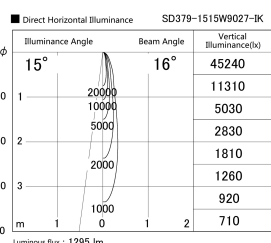

Item no. SD379-1515W9027-IK

Series Name: AMMA Lens type Cylinder Tracklight (In Track) (SD379-IK)

Installation	Track mount
Type	Lens type tracklight : In track type
Fixture wattage	14W
Beam angle	16deg
Color Temp.	2700K
CRI	Ra>90
Luminous	1295 lm
Body	Die-castaluminumalloy
Body finish	White
Trim finish	White
Reflector finish	N/A
IP Rate	IP20
Light source	COB module
Input Voltage	AC220~240V
Dimming Type	Non-Dimmable
Certificate	CE,CCC
Cut Hole	N/A