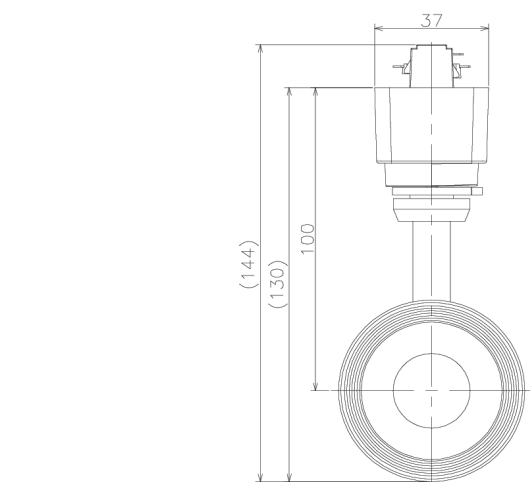

Item no. SD379-1515W9027-IK

Series Name: AMMA Lens type Cylinder Tracklight (In Track) (SD379-IK)

Installation	Track mount
Type	Lens type tracklight : In track type
Fixture wattage	14W
Beam angle	16deg
Color Temp.	2700K
CRI	Ra>90
Luminous	1295 lm
Body	Die-castaluminumalloy
Body finish	White
Trim finish	White
Reflector finish	N/A
IP Rate	IP20
Light source	COB module
Input Voltage	AC220~240V
Dimming Type	Non-Dimmable
Certificate	CE,CCC
Cut Hole	N/A