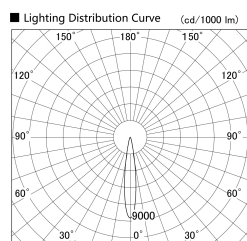

Item no. SD379-1515W9027-IK

Series Name: AMMA Lens type Cylinder Tracklight (In Track) (SD379-IK)

Installation	Track mount
Type	Lens type tracklight : In track type
Fixture wattage	14W
Beam angle	16deg
Color Temp.	2700K
CRI	Ra>90
Luminous	1295 lm
Body	Die-castaluminumalloy
Body finish	White
Trim finish	White
Reflector finish	N/A
IP Rate	IP20
Light source	COB module
Input Voltage	AC220~240V
Dimming Type	Non-Dimmable
Certificate	CE,CCC
Cut Hole	N/A