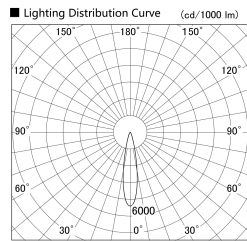

Item no. SD379-1520W9027-IK

Series Name: AMMA Lens type Cylinder Tracklight (In Track) (SD379-IK)

Installation	Track mount
Type	Lens type tracklight : In track type
Fixture wattage	14W
Beam angle	21deg
Color Temp.	2700K
CRI	Ra>90
Luminous	1670 lm
Body	Die-castaluminumalloy
Body finish	White
Trim finish	White
Reflector finish	N/A
IP Rate	IP20
Light source	COB module
Input Voltage	AC220~240V
Dimming Type	Non-Dimmable
Certificate	CE,CCC
Cut Hole	N/A