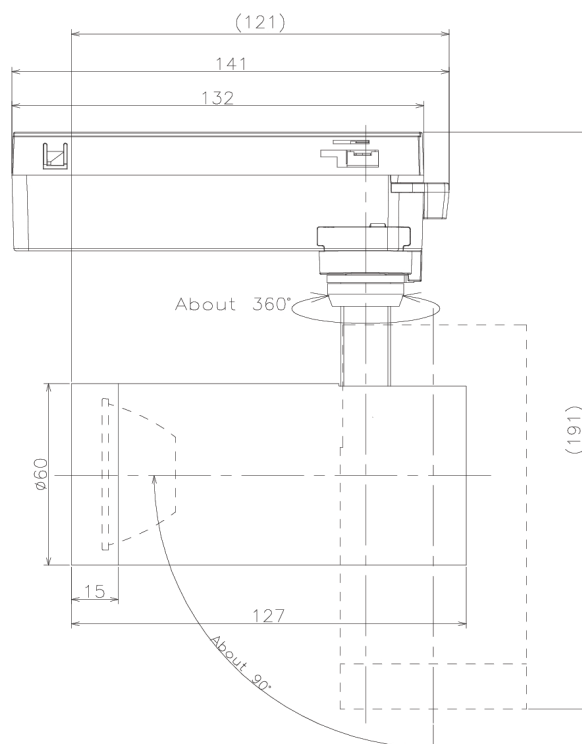

Item no. SD379-1520W9027-IK

Series Name: AMMA Lens type Cylinder Tracklight (In Track) (SD379-IK)

Installation	Track mount
Type	Lens type tracklight : In track type
Fixture wattage	14W
Beam angle	21deg
Color Temp.	2700K
CRI	Ra>90
Luminous	1670 lm
Body	Die-castaluminumalloy
Body finish	White
Trim finish	White
Reflector finish	N/A
IP Rate	IP20
Light source	COB module
Input Voltage	AC220~240V
Dimming Type	Non-Dimmable
Certificate	CE,CCC
Cut Hole	N/A