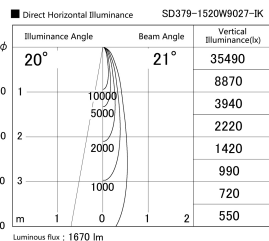

Item no. SD379-1520W9027-IK

Series Name: AMMA Lens type Cylinder Tracklight (In Track) (SD379-IK)

Installation	Track mount
Type	Lens type tracklight : In track type
Fixture wattage	14W
Beam angle	21deg
Color Temp.	2700K
CRI	Ra>90
Luminous	1670 lm
Body	Die-castaluminumalloy
Body finish	White
Trim finish	White
Reflector finish	N/A
IP Rate	IP20
Light source	COB module
Input Voltage	AC220~240V
Dimming Type	Non-Dimmable
Certificate	CE,CCC
Cut Hole	N/A