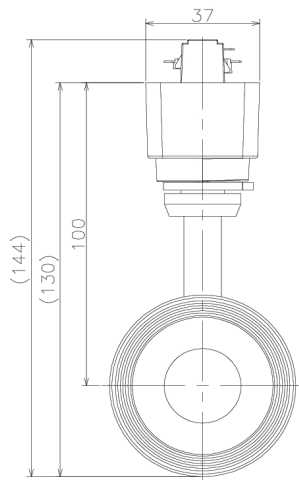

Item no. SD379-1520W9027-IK

Series Name: AMMA Lens type Cylinder Tracklight (In Track) (SD379-IK)

Installation	Track mount
Type	Lens type tracklight : In track type
Fixture wattage	14W
Beam angle	21deg
Color Temp.	2700K
CRI	Ra>90
Luminous	1670 lm
Body	Die-castaluminumalloy
Body finish	White
Trim finish	White
Reflector finish	N/A
IP Rate	IP20
Light source	COB module
Input Voltage	AC220~240V
Dimming Type	Non-Dimmable
Certificate	CE,CCC
Cut Hole	N/A