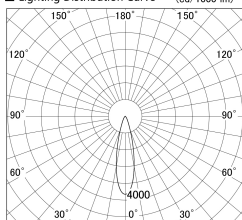

Item no. SD379-1525W9027-IK

Series Name: AMMA Lens type Cylinder Tracklight (In Track) (SD379-IK)

■ Lighting Distribution Curve (cd/1000 lm)

■ Direct Horizontal Illuminance SD379-1525W9027-IK

Installation	Track mount
Type	Lens type tracklight : In track type
Fixture wattage	14W
Beam angle	25deg
Color Temp.	2700K
CRI	Ra>90
Luminous	1572 lm
Body	Die-castaluminumalloy
Body finish	White
Trim finish	White
Reflector finish	N/A
IP Rate	IP20
Light source	COB module
Input Voltage	AC220~240V
Dimming Type	Non-Dimmable
Certificate	CE,CCC
Cut Hole	N/A