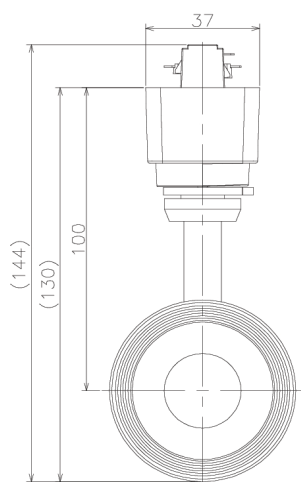

Item no. SD379-1525W9027-IK

Series Name: AMMA Lens type Cylinder Tracklight (In Track) (SD379-IK)

■ Lighting Distribution Curve (cd/1000 lm)

■ Direct Horizontal Illuminance SD379-1525W9027-IK

Installation	Track mount
Type	Lens type tracklight : In track type
Fixture wattage	14W
Beam angle	25deg
Color Temp.	2700K
CRI	Ra>90
Luminous	1572 lm
Body	Die-castaluminumalloy
Body finish	White
Trim finish	White
Reflector finish	N/A
IP Rate	IP20
Light source	COB module
Input Voltage	AC220~240V
Dimming Type	Non-Dimmable
Certificate	CE,CCC
Cut Hole	N/A