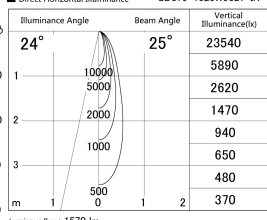

Item no. SD379-1525W9027-IK

Series Name: AMMA Lens type Cylinder Tracklight (In Track) (SD379-IK)

■ Lighting Distribution Curve (cd/1000 lm)

■ Direct Horizontal Illuminance SD379-1525W9027-IK

Installation	Track mount
Type	Lens type tracklight : In track type
Fixture wattage	14W
Beam angle	25deg
Color Temp.	2700K
CRI	Ra>90
Luminous	1572 lm
Body	Die-castaluminumalloy
Body finish	White
Trim finish	White
Reflector finish	N/A
IP Rate	IP20
Light source	COB module
Input Voltage	AC220~240V
Dimming Type	Non-Dimmable
Certificate	CE,CCC
Cut Hole	N/A