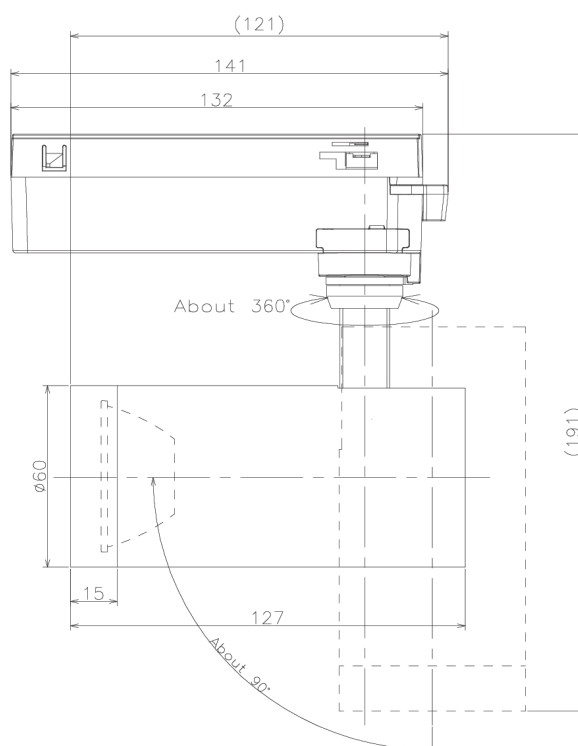

Item no. SD379-1525W9027-IK

Series Name: AMMA Lens type Cylinder Tracklight (In Track) (SD379-IK)

■ Lighting Distribution Curve (cd/1000 lm)

■ Direct Horizontal Illuminance SD379-1525W9027-IK

Installation	Track mount
Type	Lens type tracklight : In track type
Fixture wattage	14W
Beam angle	25deg
Color Temp.	2700K
CRI	Ra>90
Luminous	1572 lm
Body	Die-castaluminumalloy
Body finish	White
Trim finish	White
Reflector finish	N/A
IP Rate	IP20
Light source	COB module
Input Voltage	AC220~240V
Dimming Type	Non-Dimmable
Certificate	CE,CCC
Cut Hole	N/A