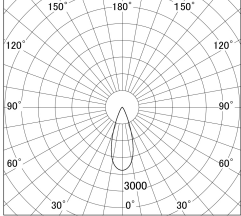

Item no. SD379-1535W9027-IK

Series Name: AMMA Lens type Cylinder Tracklight (In Track) (SD379-IK)

■ Lighting Distribution Curve (cd/1000 lm)

■ Direct Horizontal Illuminance SD379-1535W9027-IK

Installation	Track mount
Type	Lens type tracklight : In track type
Fixture wattage	14W
Beam angle	36deg
Color Temp.	2700K
CRI	Ra>90
Luminous	1625 lm
Body	Die-castaluminumalloy
Body finish	White
Trim finish	White
Reflector finish	N/A
IP Rate	IP20
Light source	COB module
Input Voltage	AC220~240V
Dimming Type	Non-Dimmable
Certificate	CE,CCC
Cut Hole	N/A