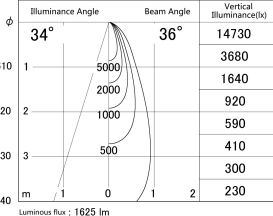

Item no. SD379-1535W9027-IK

Series Name: AMMA Lens type Cylinder Tracklight (In Track) (SD379-IK)

■ Lighting Distribution Curve (cd/1000 lm)

■ Direct Horizontal Illuminance SD379-1535W9027-IK

Installation	Track mount
Type	Lens type tracklight : In track type
Fixture wattage	14W
Beam angle	36deg
Color Temp.	2700K
CRI	Ra>90
Luminous	1625 lm
Body	Die-castaluminumalloy
Body finish	White
Trim finish	White
Reflector finish	N/A
IP Rate	IP20
Light source	COB module
Input Voltage	AC220~240V
Dimming Type	Non-Dimmable
Certificate	CE,CCC
Cut Hole	N/A