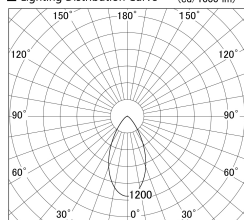

Item no. SD379-1550W9027-IK

Series Name: AMMA Lens type Cylinder Tracklight (In Track) (SD379-IK)

■ Lighting Distribution Curve (cd/1000 lm)

■ Direct Horizontal Illuminance SD379-1550W9027-IK

Installation	Track mount
Type	Lens type tracklight : In track type
Fixture wattage	14W
Beam angle	52deg
Color Temp.	2700K
CRI	Ra>90
Luminous	1488 lm
Body	Die-castaluminumalloy
Body finish	White
Trim finish	White
Reflector finish	N/A
IP Rate	IP20
Light source	COB module
Input Voltage	AC220~240V
Dimming Type	Non-Dimmable
Certificate	CE,CCC
Cut Hole	N/A