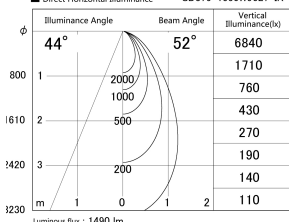

Item no. SD379-1550W9027-IK

Series Name: AMMA Lens type Cylinder Tracklight (In Track) (SD379-IK)

■ Lighting Distribution Curve (cd/1000 lm)

■ Direct Horizontal Illuminance SD379-1550W9027-IK

Installation	Track mount
Type	Lens type tracklight : In track type
Fixture wattage	14W
Beam angle	52deg
Color Temp.	2700K
CRI	Ra>90
Luminous	1488 lm
Body	Die-castaluminumalloy
Body finish	White
Trim finish	White
Reflector finish	N/A
IP Rate	IP20
Light source	COB module
Input Voltage	AC220~240V
Dimming Type	Non-Dimmable
Certificate	CE,CCC
Cut Hole	N/A