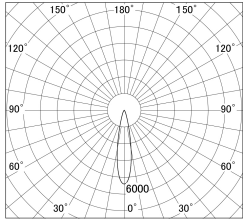

Item no. SD379-2020W9027-IK

Series Name: AMMA Lens type Cylinder Tracklight (In Track) (SD379-IK)

■ Lighting Distribution Curve (cd/1000 lm)

■ Direct Horizontal Illuminance SD379-2020W9027-IK

Installation	Track mount
Type	Lens type tracklight : In track type
Fixture wattage	21W
Beam angle	21deg
Color Temp.	2700K
CRI	Ra>90
Luminous	2330 lm
Body	Die-castaluminumalloy
Body finish	White
Trim finish	White
Reflector finish	N/A
IP Rate	IP20
Light source	COB module
Input Voltage	AC220~240V
Dimming Type	Non-Dimmable
Certificate	CE,CCC
Cut Hole	N/A