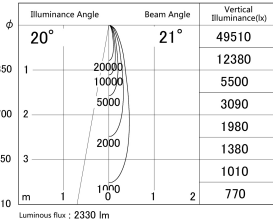

Item no. SD379-2020W9027-IK

Series Name: AMMA Lens type Cylinder Tracklight (In Track) (SD379-IK)

■ Lighting Distribution Curve (cd/1000 lm)

■ Direct Horizontal Illuminance SD379-2020W9027-IK

Installation	Track mount
Type	Lens type tracklight : In track type
Fixture wattage	21W
Beam angle	21deg
Color Temp.	2700K
CRI	Ra>90
Luminous	2330 lm
Body	Die-castaluminumalloy
Body finish	White
Trim finish	White
Reflector finish	N/A
IP Rate	IP20
Light source	COB module
Input Voltage	AC220~240V
Dimming Type	Non-Dimmable
Certificate	CE,CCC
Cut Hole	N/A