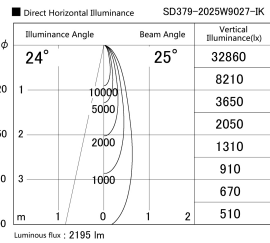

Item no. SD379-2025W9027-IK

Series Name: AMMA Lens type Cylinder Tracklight (In Track) (SD379-IK)

Installation	Track mount
Type	Lens type tracklight : In track type
Fixture wattage	21W
Beam angle	25deg
Color Temp.	2700K
CRI	Ra>90
Luminous	2194 lm
Body	Die-castaluminumalloy
Body finish	White
Trim finish	White
Reflector finish	N/A
IP Rate	IP20
Light source	COB module
Input Voltage	AC220~240V
Dimming Type	Non-Dimmable
Certificate	CE,CCC
Cut Hole	N/A