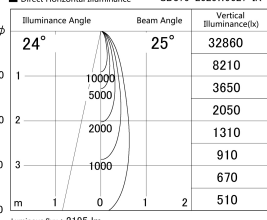

Item no. SD379-2025W9027-IK

Series Name: AMMA Lens type Cylinder Tracklight (In Track) (SD379-IK)

■ Lighting Distribution Curve (cd/1000 lm)

■ Direct Horizontal Illuminance SD379-2025W9027-IK

Installation	Track mount
Type	Lens type tracklight : In track type
Fixture wattage	21W
Beam angle	25deg
Color Temp.	2700K
CRI	Ra>90
Luminous	2194 lm
Body	Die-castaluminumalloy
Body finish	White
Trim finish	White
Reflector finish	N/A
IP Rate	IP20
Light source	COB module
Input Voltage	AC220~240V
Dimming Type	Non-Dimmable
Certificate	CE,CCC
Cut Hole	N/A