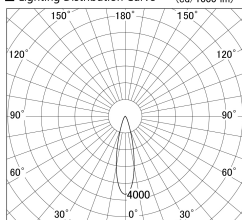

Item no. SD379-2025W9027-IK

Series Name: AMMA Lens type Cylinder Tracklight (In Track) (SD379-IK)

■ Lighting Distribution Curve (cd/1000 lm)

■ Direct Horizontal Illuminance SD379-2025W9027-IK

Installation	Track mount
Type	Lens type tracklight : In track type
Fixture wattage	21W
Beam angle	25deg
Color Temp.	2700K
CRI	Ra>90
Luminous	2194 lm
Body	Die-castaluminumalloy
Body finish	White
Trim finish	White
Reflector finish	N/A
IP Rate	IP20
Light source	COB module
Input Voltage	AC220~240V
Dimming Type	Non-Dimmable
Certificate	CE,CCC
Cut Hole	N/A