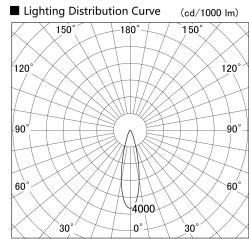

Item no. SD379-2025W9027-IK

Series Name: AMMA Lens type Cylinder Tracklight (In Track) (SD379-IK)

Installation	Track mount
Type	Lens type tracklight : In track type
Fixture wattage	21W
Beam angle	25deg
Color Temp.	2700K
CRI	Ra>90
Luminous	2194 lm
Body	Die-castaluminumalloy
Body finish	White
Trim finish	White
Reflector finish	N/A
IP Rate	IP20
Light source	COB module
Input Voltage	AC220~240V
Dimming Type	Non-Dimmable
Certificate	CE,CCC
Cut Hole	N/A