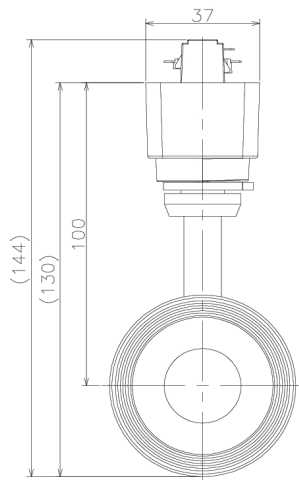

Item no. SD379-2035W9027-IK

Series Name: AMMA Lens type Cylinder Tracklight (In Track) (SD379-IK)

| | |
|------------------|--------------------------------------|
| Installation | Track mount |
| Type | Lens type tracklight : In track type |
| Fixture wattage | 21W |
| Beam angle | 36deg |
| Color Temp. | 2700K |
| CRI | Ra>90 |
| Luminous | 2268 lm |
| Body | Die-castaluminumalloy |
| Body finish | White |
| Trim finish | White |
| Reflector finish | N/A |
| IP Rate | IP20 |
| Light source | COB module |
| Input Voltage | AC220~240V |
| Dimming Type | Non-Dimmable |
| Certificate | CE,CCC |
| Cut Hole | N/A |