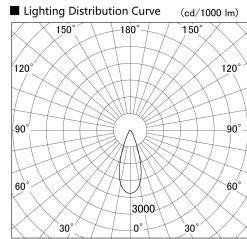

Item no. SD379-2035W9027-IK

Series Name: AMMA Lens type Cylinder Tracklight (In Track) (SD379-IK)

| | |
|------------------|--------------------------------------|
| Installation | Track mount |
| Type | Lens type tracklight : In track type |
| Fixture wattage | 21W |
| Beam angle | 36deg |
| Color Temp. | 2700K |
| CRI | Ra>90 |
| Luminous | 2268 lm |
| Body | Die-castaluminumalloy |
| Body finish | White |
| Trim finish | White |
| Reflector finish | N/A |
| IP Rate | IP20 |
| Light source | COB module |
| Input Voltage | AC220~240V |
| Dimming Type | Non-Dimmable |
| Certificate | CE,CCC |
| Cut Hole | N/A |