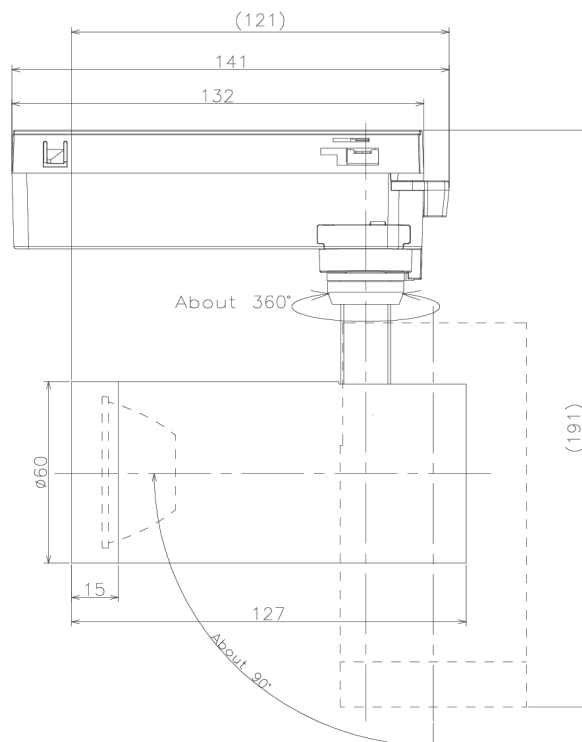

Item no. SD379-2035W9027-IK

Series Name: AMMA Lens type Cylinder Tracklight (In Track) (SD379-IK)

| | |
|------------------|--------------------------------------|
| Installation | Track mount |
| Type | Lens type tracklight : In track type |
| Fixture wattage | 21W |
| Beam angle | 36deg |
| Color Temp. | 2700K |
| CRI | Ra>90 |
| Luminous | 2268 lm |
| Body | Die-castaluminumalloy |
| Body finish | White |
| Trim finish | White |
| Reflector finish | N/A |
| IP Rate | IP20 |
| Light source | COB module |
| Input Voltage | AC220~240V |
| Dimming Type | Non-Dimmable |
| Certificate | CE,CCC |
| Cut Hole | N/A |