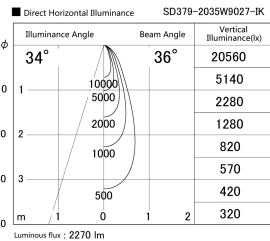

Item no. SD379-2035W9027-IK

Series Name: AMMA Lens type Cylinder Tracklight (In Track) (SD379-IK)

| | |
|------------------|--------------------------------------|
| Installation | Track mount |
| Type | Lens type tracklight : In track type |
| Fixture wattage | 21W |
| Beam angle | 36deg |
| Color Temp. | 2700K |
| CRI | Ra>90 |
| Luminous | 2268 lm |
| Body | Die-castaluminumalloy |
| Body finish | White |
| Trim finish | White |
| Reflector finish | N/A |
| IP Rate | IP20 |
| Light source | COB module |
| Input Voltage | AC220~240V |
| Dimming Type | Non-Dimmable |
| Certificate | CE,CCC |
| Cut Hole | N/A |