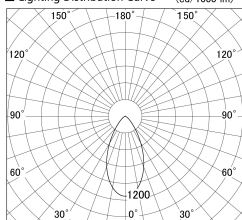

Item no. SD379-2050W9027-IK

Series Name: AMMA Lens type Cylinder Tracklight (In Track) (SD379-IK)

■ Lighting Distribution Curve (cd/1000 lm)

■ Direct Horizontal Illuminance SD379-2050W9027-IK

Installation	Track mount
Type	Lens type tracklight : In track type
Fixture wattage	21W
Beam angle	52deg
Color Temp.	2700K
CRI	Ra>90
Luminous	2077 lm
Body	Die-castaluminumalloy
Body finish	White
Trim finish	White
Reflector finish	N/A
IP Rate	IP20
Light source	COB module
Input Voltage	AC220~240V
Dimming Type	Non-Dimmable
Certificate	CE,CCC
Cut Hole	N/A