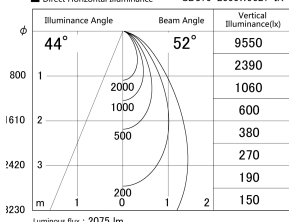

Item no. SD379-2050W9027-IK

Series Name: AMMA Lens type Cylinder Tracklight (In Track) (SD379-IK)

■ Lighting Distribution Curve (cd/1000 lm)

■ Direct Horizontal Illuminance SD379-2050W9027-IK

Installation	Track mount
Type	Lens type tracklight : In track type
Fixture wattage	21W
Beam angle	52deg
Color Temp.	2700K
CRI	Ra>90
Luminous	2077 lm
Body	Die-castaluminumalloy
Body finish	White
Trim finish	White
Reflector finish	N/A
IP Rate	IP20
Light source	COB module
Input Voltage	AC220~240V
Dimming Type	Non-Dimmable
Certificate	CE,CCC
Cut Hole	N/A