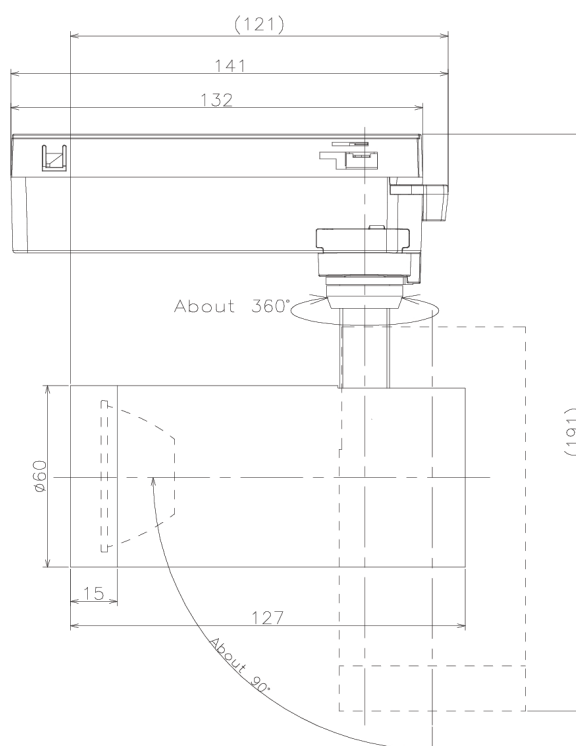

Item no. SD379-2050W9027-IK

Series Name: AMMA Lens type Cylinder Tracklight (In Track) (SD379-IK)

■ Lighting Distribution Curve (cd/1000 lm)

■ Direct Horizontal Illuminance SD379-2050W9027-IK

Installation	Track mount
Type	Lens type tracklight : In track type
Fixture wattage	21W
Beam angle	52deg
Color Temp.	2700K
CRI	Ra>90
Luminous	2077 lm
Body	Die-castaluminumalloy
Body finish	White
Trim finish	White
Reflector finish	N/A
IP Rate	IP20
Light source	COB module
Input Voltage	AC220~240V
Dimming Type	Non-Dimmable
Certificate	CE,CCC
Cut Hole	N/A