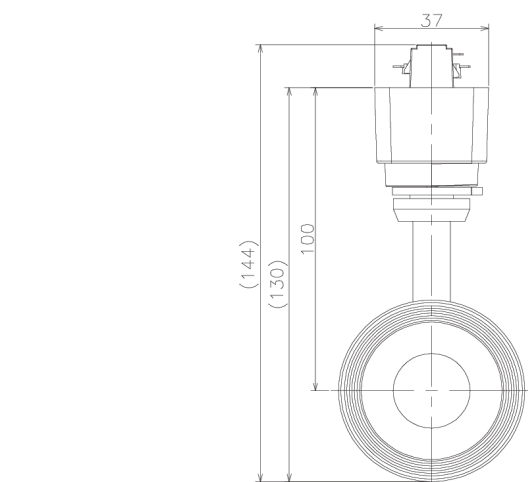

Item no. SD379-2050W9027-IK

Series Name: AMMA Lens type Cylinder Tracklight (In Track) (SD379-IK)

■ Lighting Distribution Curve (cd/1000 lm)

■ Direct Horizontal Illuminance SD379-2050W9027-IK

Installation	Track mount
Type	Lens type tracklight : In track type
Fixture wattage	21W
Beam angle	52deg
Color Temp.	2700K
CRI	Ra>90
Luminous	2077 lm
Body	Die-castaluminumalloy
Body finish	White
Trim finish	White
Reflector finish	N/A
IP Rate	IP20
Light source	COB module
Input Voltage	AC220~240V
Dimming Type	Non-Dimmable
Certificate	CE,CCC
Cut Hole	N/A