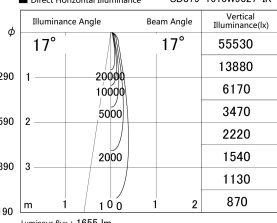

Item no. SD379-1615W9027-IK

Series Name: AMMA Lens type Cylinder Tracklight (In Track) (SD379-IK)

■ Lighting Distribution Curve (cd/1000 lm)

Installation	Track mount
Type	Lens type tracklight : In track type
Fixture wattage	14W
Beam angle	17deg
Color Temp.	2700K
CRI	Ra>90
Luminous	1656 lm
Body	Die-castaluminumalloy
Body finish	White
Trim finish	White
Reflector finish	N/A
IP Rate	IP20
Light source	COB module
Input Voltage	AC220~240V
Dimming Type	Non-Dimmable
Certificate	CE,CCC
Cut Hole	N/A