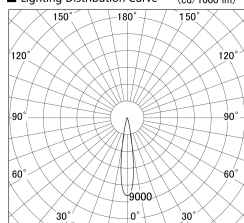

■ Lighting Distribution Curve (cd/1000 lm)