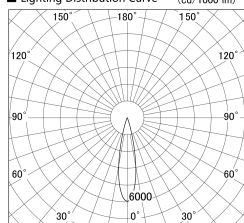

Item no. SD379-1625W9027-IK

Series Name: AMMA Lens type Cylinder Tracklight (In Track) (SD379-IK)

■ Lighting Distribution Curve (cd/1000 lm)

■ Direct Horizontal Illuminance SD379-1625W9027-IK

| | |
|------------------|--------------------------------------|
| Installation | Track mount |
| Type | Lens type tracklight : In track type |
| Fixture wattage | 14W |
| Beam angle | 22deg |
| Color Temp. | 2700K |
| CRI | Ra>90 |
| Luminous | 1720 lm |
| Body | Die-castaluminumalloy |
| Body finish | White |
| Trim finish | White |
| Reflector finish | N/A |
| IP Rate | IP20 |
| Light source | COB module |
| Input Voltage | AC220~240V |
| Dimming Type | Non-Dimmable |
| Certificate | CE,CCC |
| Cut Hole | N/A |