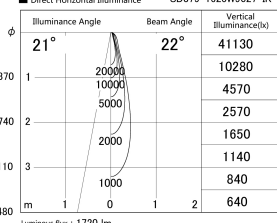

Item no. SD379-1625W9027-IK

Series Name: AMMA Lens type Cylinder Tracklight (In Track) (SD379-IK)

■ Lighting Distribution Curve (cd/1000 lm)

■ Direct Horizontal Illuminance SD379-1625W9027-IK

| | |
|------------------|--------------------------------------|
| Installation | Track mount |
| Type | Lens type tracklight : In track type |
| Fixture wattage | 14W |
| Beam angle | 22deg |
| Color Temp. | 2700K |
| CRI | Ra>90 |
| Luminous | 1720 lm |
| Body | Die-castaluminumalloy |
| Body finish | White |
| Trim finish | White |
| Reflector finish | N/A |
| IP Rate | IP20 |
| Light source | COB module |
| Input Voltage | AC220~240V |
| Dimming Type | Non-Dimmable |
| Certificate | CE,CCC |
| Cut Hole | N/A |