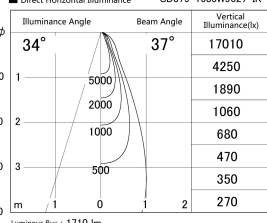

Item no. SD379-1635W9027-IK

Series Name: AMMA Lens type Cylinder Tracklight (In Track) (SD379-IK)

■ Lighting Distribution Curve (cd/1000 lm)

Installation	Track mount
Type	Lens type tracklight : In track type
Fixture wattage	14W
Beam angle	37deg
Color Temp.	2700K
CRI	Ra>90
Luminous	1711 lm
Body	Die-castaluminumalloy
Body finish	White
Trim finish	White
Reflector finish	N/A
IP Rate	IP20
Light source	COB module
Input Voltage	AC220~240V
Dimming Type	Non-Dimmable
Certificate	CE,CCC
Cut Hole	N/A