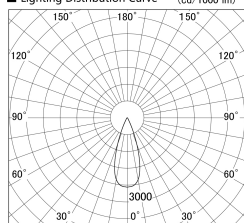

■ Lighting Distribution Curve (cd/1000 lm)