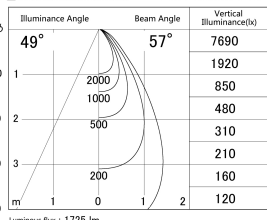

Item no. SD379-1655W9027-IK

Series Name: AMMA Lens type Cylinder Tracklight (In Track) (SD379-IK)

■ Lighting Distribution Curve (cd/1000 lm)

Installation	Track mount
Type	Lens type tracklight : In track type
Fixture wattage	14W
Beam angle	57deg
Color Temp.	2700K
CRI	Ra>90
Luminous	1723 lm
Body	Die-castaluminumalloy
Body finish	White
Trim finish	White
Reflector finish	N/A
IP Rate	IP20
Light source	COB module
Input Voltage	AC220~240V
Dimming Type	Non-Dimmable
Certificate	CE,CCC
Cut Hole	N/A