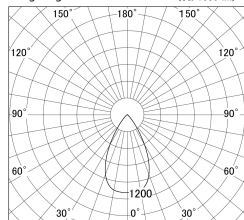

■ Lighting Distribution Curve (cd/1000 lm)