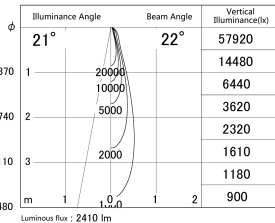

Item no. SD379-2125W9027-IK

Series Name: AMMA Lens type Cylinder Tracklight (In Track) (SD379-IK)

■ Lighting Distribution Curve (cd/1000 lm)

Installation	Track mount
Type	Lens type tracklight : In track type
Fixture wattage	21W
Beam angle	22deg
Color Temp.	2700K
CRI	Ra>90
Luminous	2411 lm
Body	Die-castaluminumalloy
Body finish	White
Trim finish	White
Reflector finish	N/A
IP Rate	IP20
Light source	COB module
Input Voltage	AC220~240V
Dimming Type	Non-Dimmable
Certificate	CE,CCC
Cut Hole	N/A