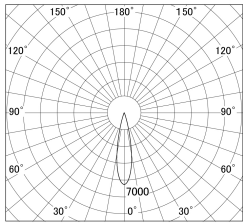

■ Lighting Distribution Curve (cd/1000 lm)