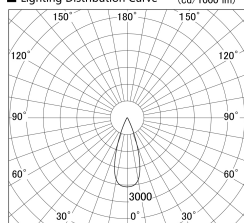

Item no. SD379-2135W9027-IK

Series Name: AMMA Lens type Cylinder Tracklight (In Track) (SD379-IK)

■ Lighting Distribution Curve (cd/1000 lm)

■ Direct Horizontal Illuminance SD379-2135W9027-IK

Installation	Track mount
Type	Lens type tracklight : In track type
Fixture wattage	21W
Beam angle	37deg
Color Temp.	2700K
CRI	Ra>90
Luminous	2398 lm
Body	Die-castaluminumalloy
Body finish	White
Trim finish	White
Reflector finish	N/A
IP Rate	IP20
Light source	COB module
Input Voltage	AC220~240V
Dimming Type	Non-Dimmable
Certificate	CE,CCC
Cut Hole	N/A