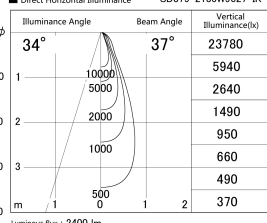

Item no. SD379-2135W9027-IK

Series Name: AMMA Lens type Cylinder Tracklight (In Track) (SD379-IK)

■ Lighting Distribution Curve (cd/1000 lm)

■ Direct Horizontal Illuminance SD379-2135W9027-IK

Installation	Track mount
Type	Lens type tracklight : In track type
Fixture wattage	21W
Beam angle	37deg
Color Temp.	2700K
CRI	Ra>90
Luminous	2398 lm
Body	Die-castaluminumalloy
Body finish	White
Trim finish	White
Reflector finish	N/A
IP Rate	IP20
Light source	COB module
Input Voltage	AC220~240V
Dimming Type	Non-Dimmable
Certificate	CE,CCC
Cut Hole	N/A