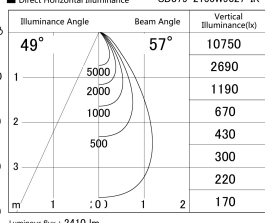

Item no. SD379-2155W9027-IK

Series Name: AMMA Lens type Cylinder Tracklight (In Track) (SD379-IK)

■ Lighting Distribution Curve (cd/1000 lm)

Installation	Track mount
Type	Lens type tracklight : In track type
Fixture wattage	21W
Beam angle	57deg
Color Temp.	2700K
CRI	Ra>90
Luminous	2408 lm
Body	Die-castaluminumalloy
Body finish	White
Trim finish	White
Reflector finish	N/A
IP Rate	IP20
Light source	COB module
Input Voltage	AC220~240V
Dimming Type	Non-Dimmable
Certificate	CE,CCC
Cut Hole	N/A