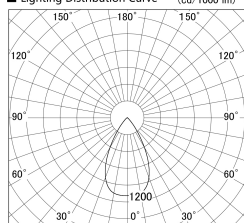

■ Lighting Distribution Curve (cd/1000 lm)