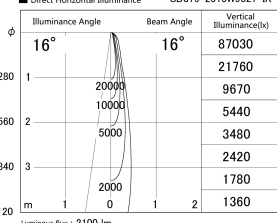

Item no. SD379-2515W9027-IK

Series Name: AMMA Lens type Cylinder Tracklight (In Track) (SD379-IK)

■ Lighting Distribution Curve (cd/1000 lm)

■ Direct Horizontal Illuminance SD379-2515W9027-IK

Installation	Track mount
Type	Lens type tracklight : In track type
Fixture wattage	24W
Beam angle	16deg
Color Temp.	2700K
CRI	Ra>90
Luminous	2100 lm
Body	Die-castaluminumalloy
Body finish	White
Trim finish	White
Reflector finish	N/A
IP Rate	IP20
Light source	COB module
Input Voltage	AC220~240V
Dimming Type	Non-Dimmable
Certificate	CE,CCC
Cut Hole	N/A