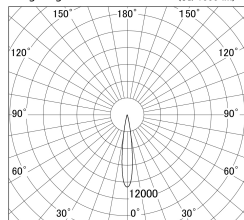

■ Lighting Distribution Curve (cd/1000 lm)