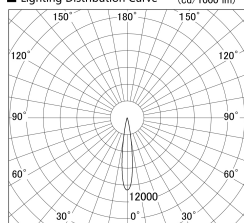

Item no. SD379-2515W9027-IK

Series Name: AMMA Lens type Cylinder Tracklight (In Track) (SD379-IK)

■ Lighting Distribution Curve (cd/1000 lm)

■ Direct Horizontal Illuminance SD379-2515W9027-IK

Installation	Track mount
Type	Lens type tracklight : In track type
Fixture wattage	24W
Beam angle	16deg
Color Temp.	2700K
CRI	Ra>90
Luminous	2100 lm
Body	Die-castaluminumalloy
Body finish	White
Trim finish	White
Reflector finish	N/A
IP Rate	IP20
Light source	COB module
Input Voltage	AC220~240V
Dimming Type	Non-Dimmable
Certificate	CE,CCC
Cut Hole	N/A