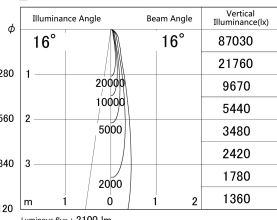

Item no. SD379-2515W9027-IK

Series Name: AMMA Lens type Cylinder Tracklight (In Track) (SD379-IK)

■ Lighting Distribution Curve (cd/1000 lm)

Installation	Track mount
Type	Lens type tracklight : In track type
Fixture wattage	24W
Beam angle	16deg
Color Temp.	2700K
CRI	Ra>90
Luminous	2100 lm
Body	Die-castaluminumalloy
Body finish	White
Trim finish	White
Reflector finish	N/A
IP Rate	IP20
Light source	COB module
Input Voltage	AC220~240V
Dimming Type	Non-Dimmable
Certificate	CE,CCC
Cut Hole	N/A