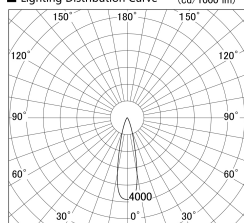

■ Lighting Distribution Curve (cd/1000 lm)