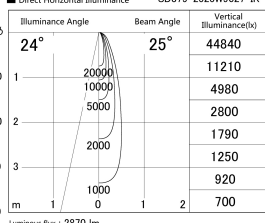

Item no. SD379-2525W9027-IK

Series Name: AMMA Lens type Cylinder Tracklight (In Track) (SD379-IK)

■ Lighting Distribution Curve (cd/1000 lm)

Installation	Track mount
Type	Lens type tracklight : In track type
Fixture wattage	24W
Beam angle	25deg
Color Temp.	2700K
CRI	Ra>90
Luminous	2872 lm
Body	Die-castaluminumalloy
Body finish	White
Trim finish	White
Reflector finish	N/A
IP Rate	IP20
Light source	COB module
Input Voltage	AC220~240V
Dimming Type	Non-Dimmable
Certificate	CE,CCC
Cut Hole	N/A