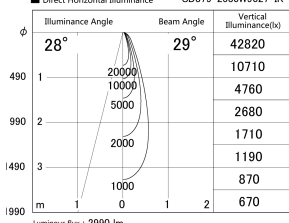

Item no. SD379-2530W9027-IK

Series Name: AMMA Lens type Cylinder Tracklight (In Track) (SD379-IK)

■ Lighting Distribution Curve (cd/1000 lm)

■ Direct Horizontal Illuminance SD379-2530W9027-IK

Installation	Track mount
Type	Lens type tracklight : In track type
Fixture wattage	24W
Beam angle	29deg
Color Temp.	2700K
CRI	Ra>90
Luminous	2991 lm
Body	Die-castaluminumalloy
Body finish	White
Trim finish	White
Reflector finish	N/A
IP Rate	IP20
Light source	COB module
Input Voltage	AC220~240V
Dimming Type	Non-Dimmable
Certificate	CE,CCC
Cut Hole	N/A