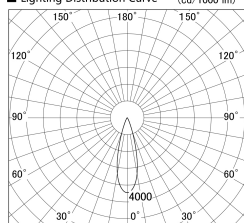

Item no. SD379-2530W9027-IK

Series Name: AMMA Lens type Cylinder Tracklight (In Track) (SD379-IK)

■ Lighting Distribution Curve (cd/1000 lm)

■ Direct Horizontal Illuminance SD379-2530W9027-IK

Installation	Track mount
Type	Lens type tracklight : In track type
Fixture wattage	24W
Beam angle	29deg
Color Temp.	2700K
CRI	Ra>90
Luminous	2991 lm
Body	Die-castaluminumalloy
Body finish	White
Trim finish	White
Reflector finish	N/A
IP Rate	IP20
Light source	COB module
Input Voltage	AC220~240V
Dimming Type	Non-Dimmable
Certificate	CE,CCC
Cut Hole	N/A