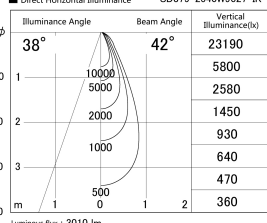

Item no. SD379-2540W9027-IK

Series Name: AMMA Lens type Cylinder Tracklight (In Track) (SD379-IK)

■ Lighting Distribution Curve (cd/1000 lm)

Installation	Track mount
Type	Lens type tracklight : In track type
Fixture wattage	24W
Beam angle	42deg
Color Temp.	2700K
CRI	Ra>90
Luminous	3009 lm
Body	Die-castaluminumalloy
Body finish	White
Trim finish	White
Reflector finish	N/A
IP Rate	IP20
Light source	COB module
Input Voltage	AC220~240V
Dimming Type	Non-Dimmable
Certificate	CE,CCC
Cut Hole	N/A