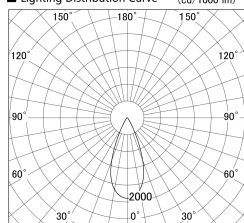

■ Lighting Distribution Curve (cd/1000 lm)