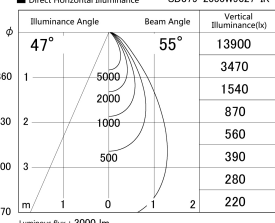

Item no. SD379-2555W9027-IK

Series Name: AMMA Lens type Cylinder Tracklight (In Track) (SD379-IK)

■ Lighting Distribution Curve (cd/1000 lm)

■ Direct Horizontal Illuminance SD379-2555W9027-IK

Installation	Track mount
Type	Lens type tracklight : In track type
Fixture wattage	24W
Beam angle	55deg
Color Temp.	2700K
CRI	Ra>90
Luminous	3000 lm
Body	Die-castaluminumalloy
Body finish	White
Trim finish	White
Reflector finish	N/A
IP Rate	IP20
Light source	COB module
Input Voltage	AC220~240V
Dimming Type	Non-Dimmable
Certificate	CE,CCC
Cut Hole	N/A