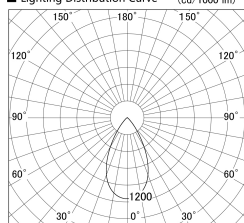

Item no. SD379-2555W9027-IK

Series Name: AMMA Lens type Cylinder Tracklight (In Track) (SD379-IK)

■ Lighting Distribution Curve (cd/1000 lm)

■ Direct Horizontal Illuminance SD379-2555W9027-IK

Installation	Track mount
Type	Lens type tracklight : In track type
Fixture wattage	24W
Beam angle	55deg
Color Temp.	2700K
CRI	Ra>90
Luminous	3000 lm
Body	Die-castaluminumalloy
Body finish	White
Trim finish	White
Reflector finish	N/A
IP Rate	IP20
Light source	COB module
Input Voltage	AC220~240V
Dimming Type	Non-Dimmable
Certificate	CE,CCC
Cut Hole	N/A