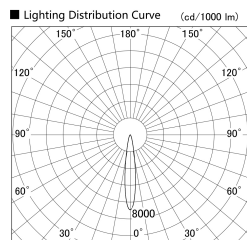

Item no. SD379-3015W9027-IK

Series Name: AMMA Lens type Cylinder Tracklight (In Track) (SD379-IK)

Installation	Track mount
Type	Lens type tracklight : In track type
Fixture wattage	28W
Beam angle	16deg
Color Temp.	2700K
CRI	Ra>90
Luminous	2407 lm
Body	Die-castaluminumalloy
Body finish	White
Trim finish	White
Reflector finish	N/A
IP Rate	IP20
Light source	COB module
Input Voltage	AC220~240V
Dimming Type	Non-Dimmable
Certificate	CE,CCC
Cut Hole	N/A