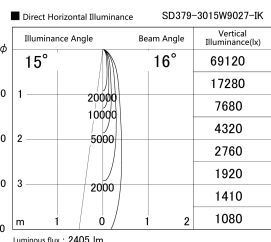

Item no. SD379-3015W9027-IK

Series Name: AMMA Lens type Cylinder Tracklight (In Track) (SD379-IK)

Installation	Track mount
Type	Lens type tracklight : In track type
Fixture wattage	28W
Beam angle	16deg
Color Temp.	2700K
CRI	Ra>90
Luminous	2407 lm
Body	Die-castaluminumalloy
Body finish	White
Trim finish	White
Reflector finish	N/A
IP Rate	IP20
Light source	COB module
Input Voltage	AC220~240V
Dimming Type	Non-Dimmable
Certificate	CE,CCC
Cut Hole	N/A