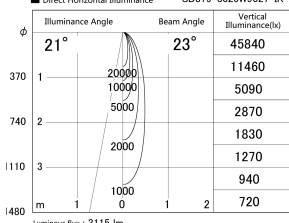

Item no. SD379-3025W9027-IK

Series Name: AMMA Lens type Cylinder Tracklight (In Track) (SD379-IK)

■ Lighting Distribution Curve (cd/1000 lm)

■ Direct Horizontal Illuminance SD379-3025W9027-IK

Installation	Track mount
Type	Lens type tracklight : In track type
Fixture wattage	28W
Beam angle	23deg
Color Temp.	2700K
CRI	Ra>90
Luminous	3114 lm
Body	Die-castaluminumalloy
Body finish	White
Trim finish	White
Reflector finish	N/A
IP Rate	IP20
Light source	COB module
Input Voltage	AC220~240V
Dimming Type	Non-Dimmable
Certificate	CE,CCC
Cut Hole	N/A