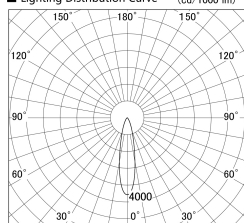

Item no. SD379-3025W9027-IK

Series Name: AMMA Lens type Cylinder Tracklight (In Track) (SD379-IK)

■ Lighting Distribution Curve (cd/1000 lm)

■ Direct Horizontal Illuminance SD379-3025W9027-IK

Installation	Track mount
Type	Lens type tracklight : In track type
Fixture wattage	28W
Beam angle	23deg
Color Temp.	2700K
CRI	Ra>90
Luminous	3114 lm
Body	Die-castaluminumalloy
Body finish	White
Trim finish	White
Reflector finish	N/A
IP Rate	IP20
Light source	COB module
Input Voltage	AC220~240V
Dimming Type	Non-Dimmable
Certificate	CE,CCC
Cut Hole	N/A