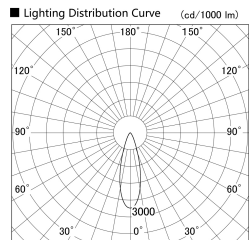

Item no. SD379-3030W9027-IK

Series Name: AMMA Lens type Cylinder Tracklight (In Track) (SD379-IK)

Installation	Track mount
Type	Lens type tracklight : In track type
Fixture wattage	28W
Beam angle	30deg
Color Temp.	2700K
CRI	Ra>90
Luminous	3205 lm
Body	Die-castaluminumalloy
Body finish	White
Trim finish	White
Reflector finish	N/A
IP Rate	IP20
Light source	COB module
Input Voltage	AC220~240V
Dimming Type	Non-Dimmable
Certificate	CE,CCC
Cut Hole	N/A