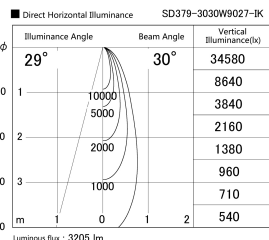

Item no. SD379-3030W9027-IK

Series Name: AMMA Lens type Cylinder Tracklight (In Track) (SD379-IK)

Installation	Track mount
Type	Lens type tracklight : In track type
Fixture wattage	28W
Beam angle	30deg
Color Temp.	2700K
CRI	Ra>90
Luminous	3205 lm
Body	Die-castaluminumalloy
Body finish	White
Trim finish	White
Reflector finish	N/A
IP Rate	IP20
Light source	COB module
Input Voltage	AC220~240V
Dimming Type	Non-Dimmable
Certificate	CE,CCC
Cut Hole	N/A