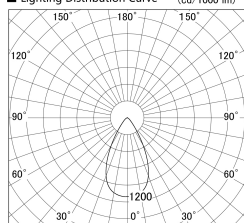

■ Lighting Distribution Curve (cd/1000 lm)