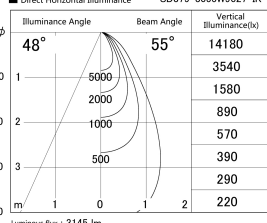

Item no. SD379-3055W9027-IK

Series Name: AMMA Lens type Cylinder Tracklight (In Track) (SD379-IK)

■ Lighting Distribution Curve (cd/1000 lm)

Installation	Track mount
Type	Lens type tracklight : In track type
Fixture wattage	28W
Beam angle	55deg
Color Temp.	2700K
CRI	Ra>90
Luminous	3143 lm
Body	Die-castaluminumalloy
Body finish	White
Trim finish	White
Reflector finish	N/A
IP Rate	IP20
Light source	COB module
Input Voltage	AC220~240V
Dimming Type	Non-Dimmable
Certificate	CE,CCC
Cut Hole	N/A