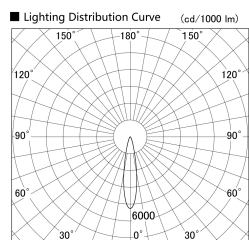

Item no. SD379-0920W9030-IK

Series Name: AMMA Lens type Cylinder Tracklight (In Track) (SD379-IK)

Installation	Track mount
Type	Lens type tracklight : In track type
Fixture wattage	10.5W
Beam angle	20deg
Color Temp.	3000K
CRI	Ra>90
Luminous	858 lm
Body	Die-castaluminumalloy
Body finish	White
Trim finish	White
Reflector finish	N/A
IP Rate	IP20
Light source	COB module
Input Voltage	AC220~240V
Dimming Type	Non-Dimmable
Certificate	CE,CCC
Cut Hole	N/A