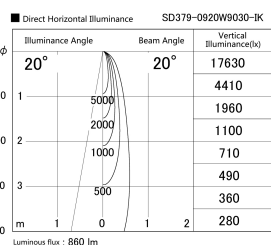

Item no. SD379-0920W9030-IK

Series Name: AMMA Lens type Cylinder Tracklight (In Track) (SD379-IK)

Installation	Track mount
Type	Lens type tracklight : In track type
Fixture wattage	10.5W
Beam angle	20deg
Color Temp.	3000K
CRI	Ra>90
Luminous	858 lm
Body	Die-castaluminumalloy
Body finish	White
Trim finish	White
Reflector finish	N/A
IP Rate	IP20
Light source	COB module
Input Voltage	AC220~240V
Dimming Type	Non-Dimmable
Certificate	CE,CCC
Cut Hole	N/A