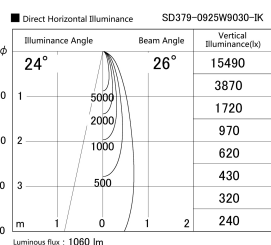

Item no. SD379-0925W9030-IK

Series Name: AMMA Lens type Cylinder Tracklight (In Track) (SD379-IK)

Installation	Track mount
Type	Lens type tracklight : In track type
Fixture wattage	10.5W
Beam angle	26deg
Color Temp.	3000K
CRI	Ra>90
Luminous	1059 lm
Body	Die-castaluminumalloy
Body finish	White
Trim finish	White
Reflector finish	N/A
IP Rate	IP20
Light source	COB module
Input Voltage	AC220~240V
Dimming Type	Non-Dimmable
Certificate	CE,CCC
Cut Hole	N/A