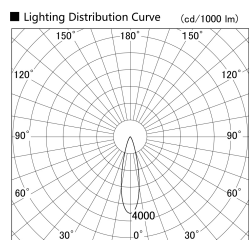

Item no. SD379-0925W9030-IK

Series Name: AMMA Lens type Cylinder Tracklight (In Track) (SD379-IK)

Installation	Track mount
Type	Lens type tracklight : In track type
Fixture wattage	10.5W
Beam angle	26deg
Color Temp.	3000K
CRI	Ra>90
Luminous	1059 lm
Body	Die-castaluminumalloy
Body finish	White
Trim finish	White
Reflector finish	N/A
IP Rate	IP20
Light source	COB module
Input Voltage	AC220~240V
Dimming Type	Non-Dimmable
Certificate	CE,CCC
Cut Hole	N/A