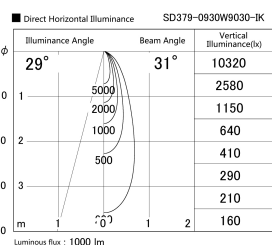

Item no. SD379-0930W9030-IK

Series Name: AMMA Lens type Cylinder Tracklight (In Track) (SD379-IK)

Installation	Track mount
Type	Lens type tracklight : In track type
Fixture wattage	10.5W
Beam angle	31deg
Color Temp.	3000K
CRI	Ra>90
Luminous	1002 lm
Body	Die-castaluminumalloy
Body finish	White
Trim finish	White
Reflector finish	N/A
IP Rate	IP20
Light source	COB module
Input Voltage	AC220~240V
Dimming Type	Non-Dimmable
Certificate	CE,CCC
Cut Hole	N/A