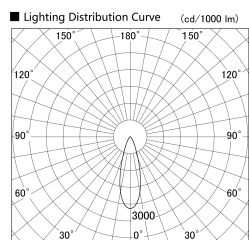

Item no. SD379-0930W9030-IK

Series Name: AMMA Lens type Cylinder Tracklight (In Track) (SD379-IK)

Installation	Track mount
Type	Lens type tracklight : In track type
Fixture wattage	10.5W
Beam angle	31deg
Color Temp.	3000K
CRI	Ra>90
Luminous	1002 lm
Body	Die-castaluminumalloy
Body finish	White
Trim finish	White
Reflector finish	N/A
IP Rate	IP20
Light source	COB module
Input Voltage	AC220~240V
Dimming Type	Non-Dimmable
Certificate	CE,CCC
Cut Hole	N/A