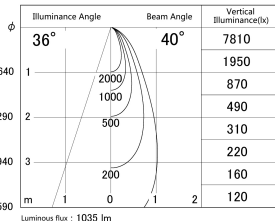

Item no. SD379-0940W9030-IK

Series Name: AMMA Lens type Cylinder Tracklight (In Track) (SD379-IK)

■ Lighting Distribution Curve (cd/1000 lm)

Installation	Track mount
Type	Lens type tracklight : In track type
Fixture wattage	10.5W
Beam angle	40deg
Color Temp.	3000K
CRI	Ra>90
Luminous	1034 lm
Body	Die-castaluminumalloy
Body finish	White
Trim finish	White
Reflector finish	N/A
IP Rate	IP20
Light source	COB module
Input Voltage	AC220~240V
Dimming Type	Non-Dimmable
Certificate	CE,CCC
Cut Hole	N/A