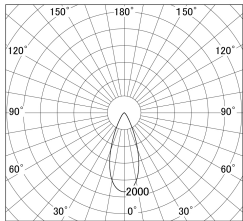

■ Lighting Distribution Curve (cd/1000 lm)